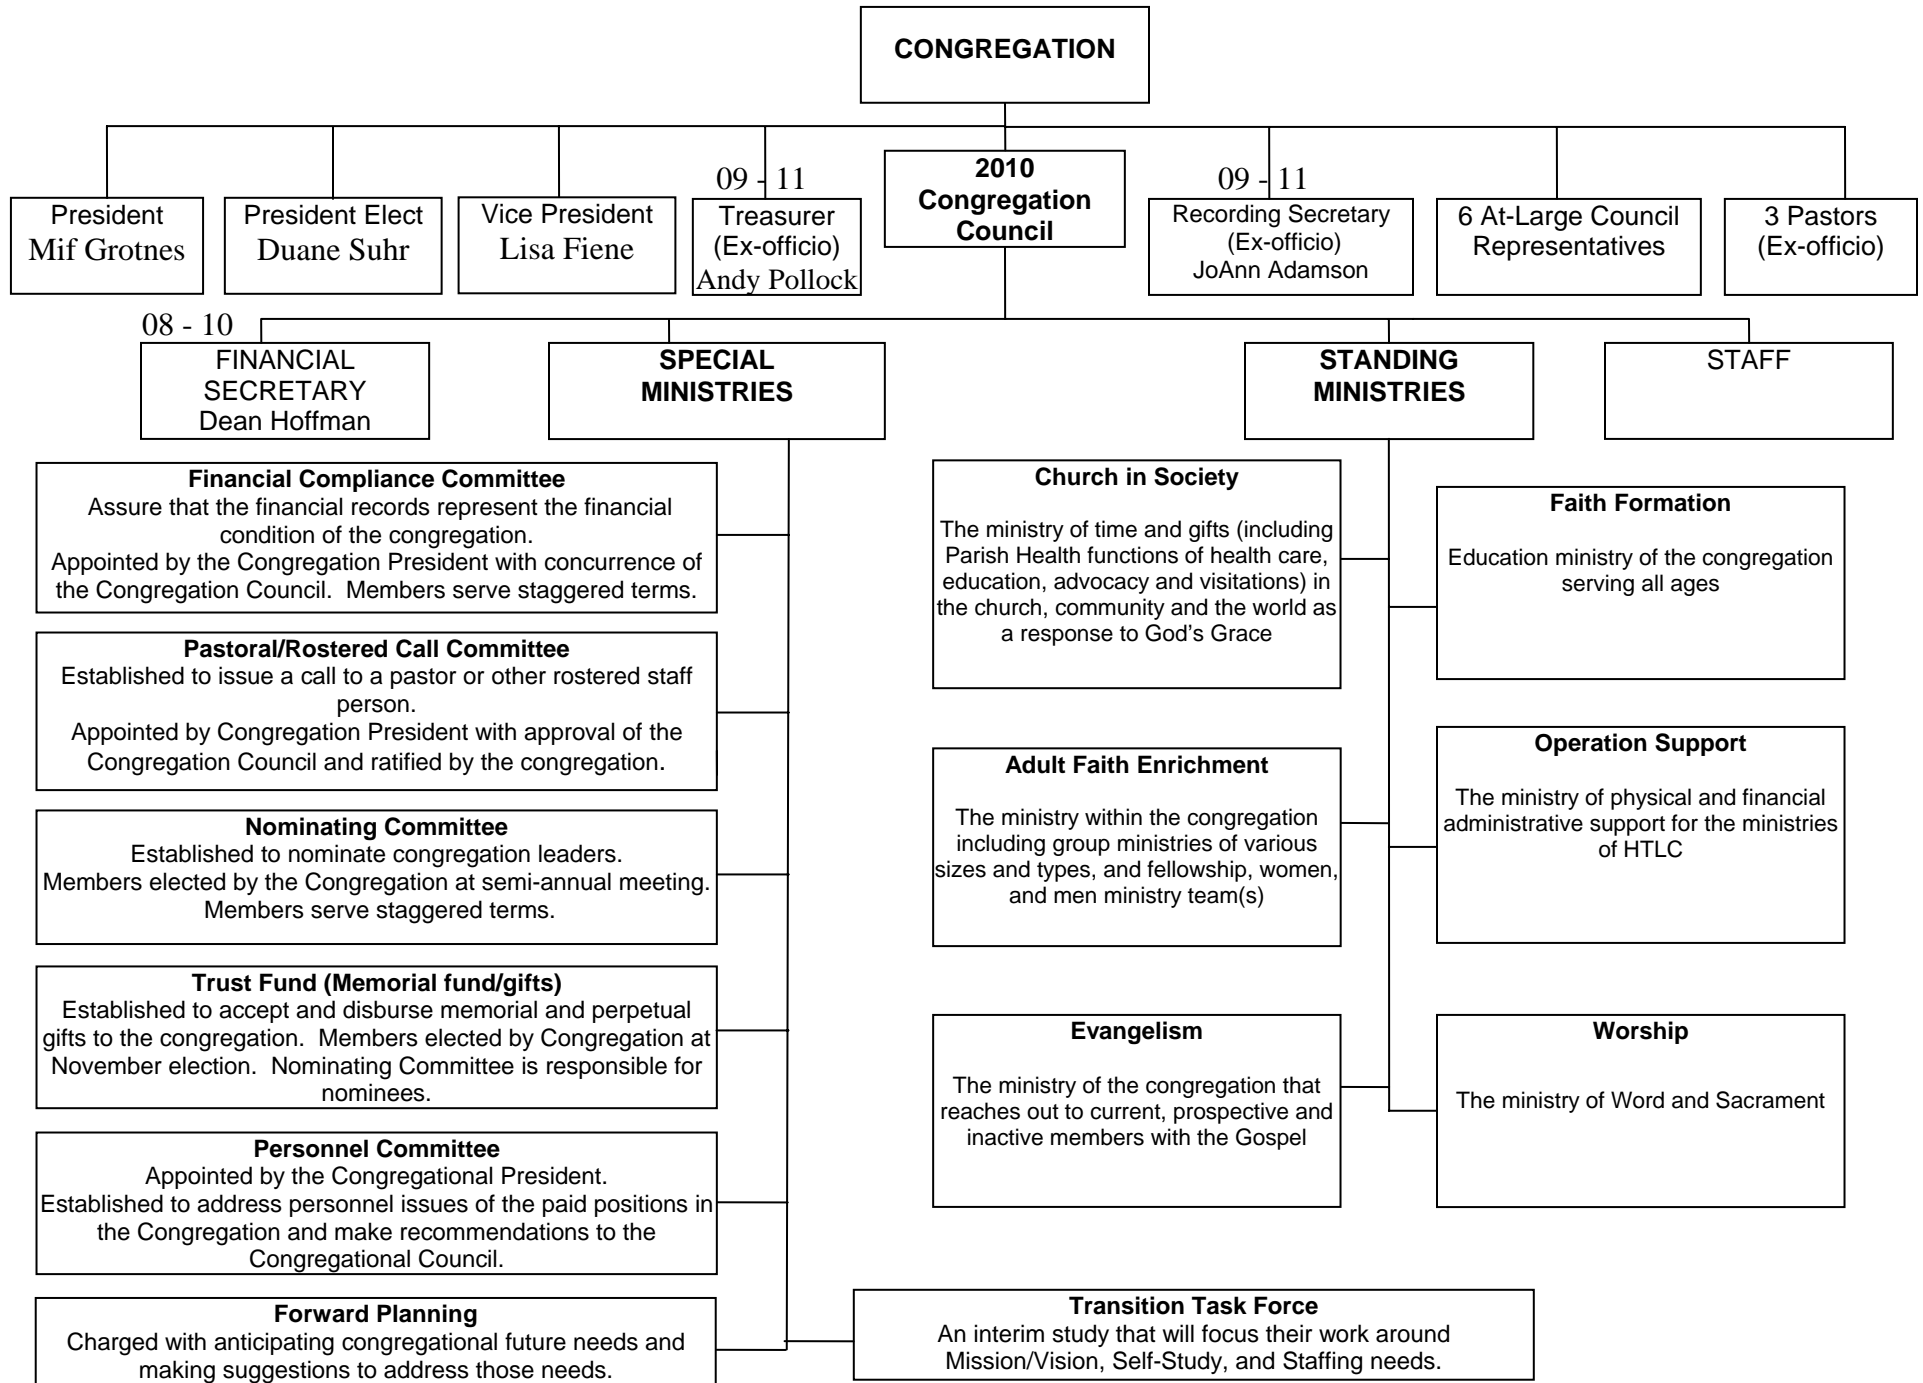

Holy Trinity Lutheran Church Ankeny, IA

Holy Trinity Lutheran Church Ankeny, IA

**2010
STANDING
MINISTRIES**

10 - 12	08 - 10	10 - 12	08 - 10	09 - 11	09 - 11
At Large Council Representative Staci Cardamon (3)	At Large Council Representative Joey Beech (3)	At Large Council Representative Holst Michelle (3)	At Large Council Representative Mary Warford (1)	At Large Council Representative Scott Kirstein (2)	At Large Council Representative Kristofer Orth (2)
<p style="text-align: center;">Church in Society</p> <p>C LuAnn Barnes C-E Open Pastor Paul (Pastor Rick)</p> <p>The ministry of time and gifts (including Parish Health functions of health care, education, advocacy and visitations) in the church, community and the world as a response to God's Grace</p> <p><u>Ministry Teams**</u></p> <ul style="list-style-type: none"> • Matthew 25 • Global Mission • Parish Health <p><i>*Parish Health Minister *Pastor(s)</i></p>	<p style="text-align: center;">Adult Faith Enrichment</p> <p>C Dan Hetland C-E Open Pastor Rick (Pastor Paul)</p> <p>The ministry within the congregation including group ministries of various sizes and types, and fellowship, women, and men ministry team(s)</p> <p><u>Ministry Teams**</u></p> <ul style="list-style-type: none"> • Women's • Men's • Small Group • Fellowship • Spiritual gifts • Lay Ministry Involvement <p><i>*Christian Services Director *Pastor(s)</i></p>	<p style="text-align: center;">Evangelism</p> <p>C Kathy Friest C-E Open Pastor Rick (Pastor Paul)</p> <p>The ministry of the congregation that reaches out to current, prospective and inactive members with the Gospel</p> <p><u>Ministry Teams**</u></p> <ul style="list-style-type: none"> • New Member • Prospective Members • Inactive Members <p><i>*Christian Services Director *Pastor(s)</i></p>	<p style="text-align: center;">Faith Formation</p> <p>C Sara Pederson C-E Kristin Tague Pastor Rick (Pastor Paul)</p> <p>Education ministry of the congregation serving all ages</p> <p><u>Ministry Teams**</u></p> <ul style="list-style-type: none"> • Church School • Vacation Bible School • Preschool • Secondary/Young Adult • Youth • Confirmation • Adult Education • Library • Nursery <p><i>*Children's Ministry Director *Youth Director *Nursery Coordinators *Pastor(s) *Confirmation Director *Youth & Family Associate</i></p>	<p style="text-align: center;">Operation Support</p> <p>C LuVern Throed C-E Mark Beeck Pastor Paul (Pastor Rick)</p> <p>The ministry of physical and financial administrative support for the ministries of HTLC</p> <p><u>Ministry Teams**</u></p> <ul style="list-style-type: none"> • Finance/Budget • Stewardship • Property • Communications <p><i>*Parish Steward *Pastor(s)</i></p>	<p style="text-align: center;">Worship</p> <p>C Sam Garton C-E Open Pastor Paul (Pastor Rick)</p> <p>The ministry of Word and Sacrament</p> <p><u>Ministry Teams**</u></p> <ul style="list-style-type: none"> • Worship Services • Choirs • Hand Bells • Altar Guild • Worship Volunteers • Wedding Coordinator <p><i>*Director of Music *Praise Team Leader *Choir Directors *Hand Bell Director *Pastor(s)</i></p>